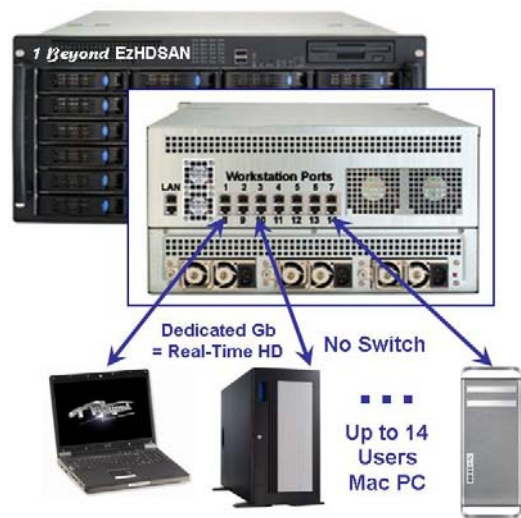

1 Beyond™ Announces EzHDSAN™, the Industry's First Plug-and-Play HD SAN for Macs and PCs

-- Easily installed system offers up to 96TBs of RAID 6 protected storage; allows multi-stream, real-time HD editing for up to 14 simultaneous users; pricing starts at $8,995--

SOMERVILLE, MASS. (March 9th, 2009) —1 Beyond™, Inc. a leading provider of digital video editing and compositing systems, today announced the 1 Beyond EzHDSAN™, the industry's first plug-and-play SAN to provide up to 96 TBs of RAID 6 protected storage, allowing multi-stream, real-time HD editing for up to 14 simultaneous users. Thanks to a unique patent-pending design, the 1 Beyond EzHDSAN is extremely easy to install, using a single standard Ethernet cable to connect each workstation to the SAN. The new shared storage solution for both Mac and PC is available immediately with prices starting at $8,995. The 1 Beyond EzHDSAN will be showcased for the first time at the 2009 NAB Show (Las Vegas Convention Center, April 20th to 23rd 2009) in booth SL8625.

"We designed our new EzHDSAN with three main objectives in mind: reliability, simplicity, and high performance. It also happens to be the most cost effective in the industry, with the lowest cost of ownership, price per seat, cost per terabyte and cost of installation of any shared HD SAN storage in the industry," comments Terry Cullen, 1 Beyond's CEO and founder.