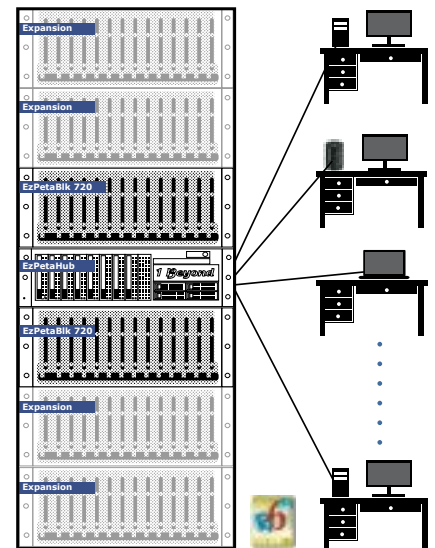

EzPetaBlk™ Options

	EzPetaBlk 16	EzPetaBlk 60	EzPetaBlk 90
Disks	16	60	90
Drive Options	4, 6, 8 or 10TB		
Max Capacity	160TB	600TB	900TB
For Use With	EzPetaSAN Lite	EzPetaSAN	
Power (Dual Redundant)	800W w/ input 100-127VAC 1000W w/ input 200-240VAC	1000W w/ input 100-127VAC 1600W w/ input 200-240VAC	800W w/input 100-127VAC 1000W w/ input 200-240VAC
Dimensions (H x W x D)	5.2" x 17.2" x 25.5" (132mm x 437mm x 647mm)	7" x 17.2" x 30.2" (178mm x 437mm x 767mm)	7" x 17.6" x 35.66" (178mm x 447mm x 906mm)
Gross Weight	80 lbs	155 lbs	225 lbs

Watch Video and Learn More:

<http://www.1beyond.com/ezpetasan>

Contact 1 Beyond:

sales@1Beyond.com

+1 (617) 591-2200